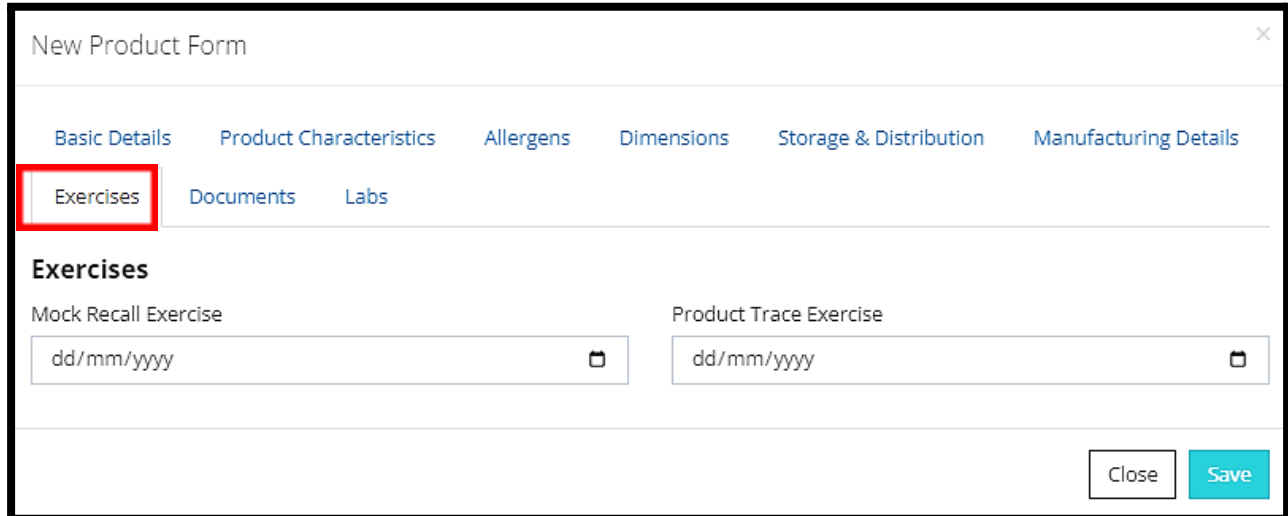

PRODUCTS

HOME > ACTIONS > ADD NEW PRODUCTS

6. New Product Form: Exercises

<p>Exercises</p>	<p>Mock Recall – a simulated exercise conducted by companies to practice and evaluate the procedures for recalling products in the event of a real safety issue, defect, or non-compliance.</p> <p>Product Trace – the process of tracking and documenting the movement, origin, and handling of a product throughout its lifecycle, from production to final consumption.</p> <p>You can use the calendar icon  to pick a date.</p>
-------------------------	---------------------------------------------------------------------------------------------------------------------------------------------------------------------------------------------------------------------------------------------------------------------------------------------------------------------------------------------------------------------------------------------------------------------------------------------------------------------------------------------------------------------------------------